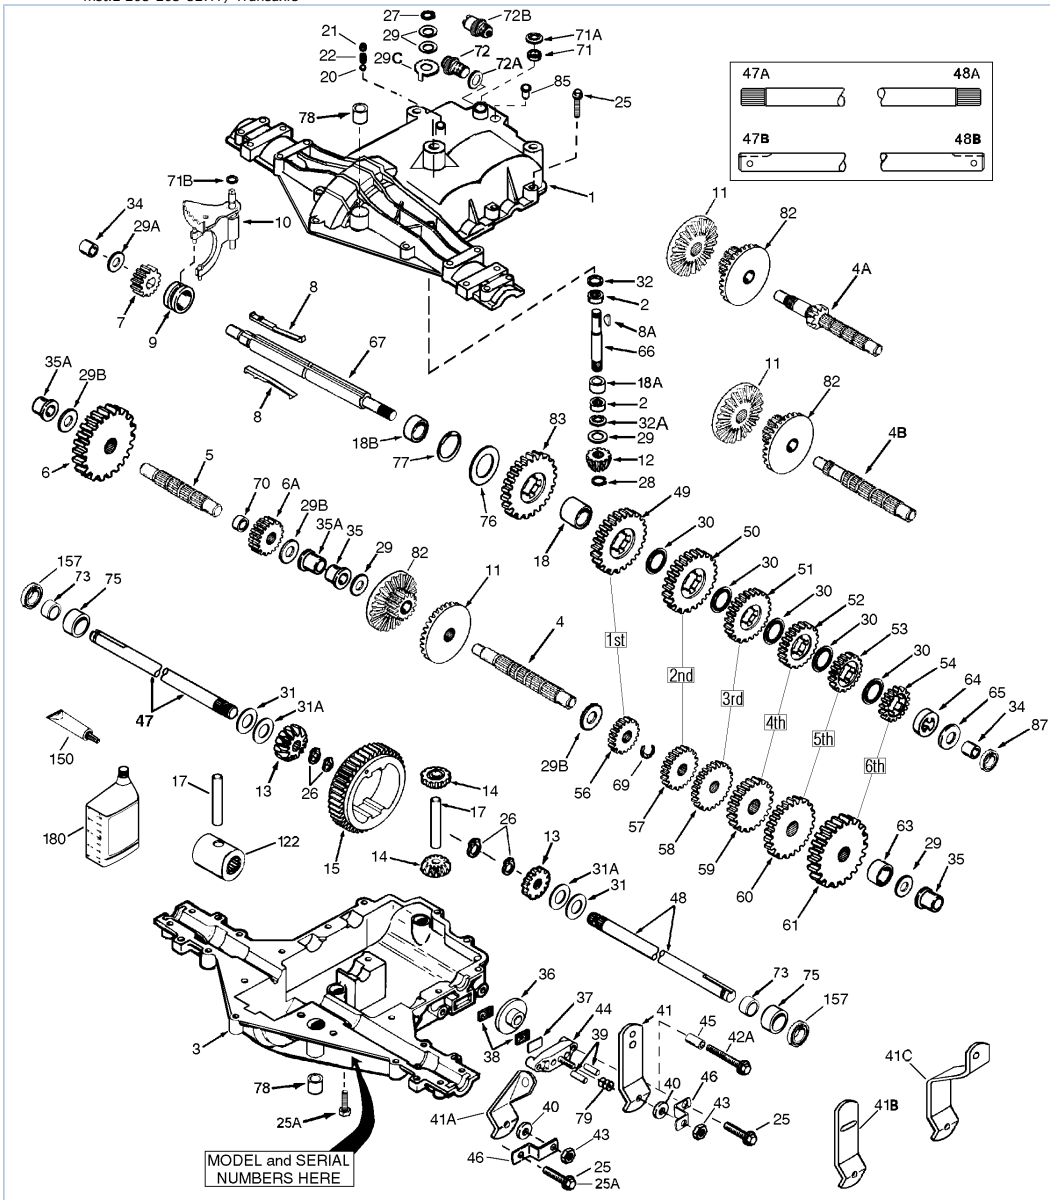

## Part List

mst.2 205-205-527A / Transaxle

REF #	ITEM #	DESCRIPTION	QTY	REMARK
1	772143	Transaxle Cover	1	
2	780086A	Needle Bearing 5/8" ID	2	
3	770128	Transaxle Case	1	
4	776395	Countershaft	1	
5	776409	Output Shaft	1	
6	778364	Spur Gear (38 teeth)	1	
6A	778365	Spur Gear (15 teeth-steel)	1	
7	778330	Spur Gear (11 teeth-steel)	1	
8	792136A	Shift Key	2	
8A	792047	Woodruff Key #9	1	
9	784352	Shift Collar	1	
10	784379	Shift Rod & Fork	1	
11	778334	Bevel Gear (30 teeth)	1	
12	778309	Bevel Pinion (13 teeth)	1	
13	778221	Bevel Gear (16 teeth)	2	
14	778068	Bevel Pinion (16 teeth)	2	
15	778312A	Ring Gear (43 teeth)	1	
17	786139	Drive Pin	1	
18	786102	Spacer	1	
20	792077A	Ball 5/16" dia	1	
21	792078	Set Screw 3/8-16 x 3/8"	1	
22	792079	Spring	1	
25	792073A	Screw 1/4-20 x 1-1/4"	16	
25A	792177	Screw 1/4-20 x 1-3/8"	2	
26	792125	Retaining Ring (pkg of 2)	4	
27	792035	Retaining Ring	2	
28	788040	Retaining Ring	1	
29	780072	Washer	4	
29A	780160	Washer	1	
29B	780051	Thrust Washer (.762 ID)	2	
30	780108	Washer	4	
31	780001	Washer (.056 wide) (USE AS NEEDED)	2	
31A	780195	Flat washer	2	
32	788083	Oil Seal 5/8"	1	
34	780194	Bushing 9/16"	2	
35	780193	Flanged Bushing 5/8" ID	2	
35A	780197	Flanged Bushing 3/4"	2	
36	790075	Brake Disk	1	
37	790007	Brake Pad Plate	1	
38	799021	Brake Pad (pkg of 2)	2	
39	786026	Dowel Pin	2	
40	792076A	Flat washer	1	
41	790060	Brake Lever	1	
42	792073A	Screw 1/4-20 x 1-1/4"	2	
43	792075	Locknut 5/16-24	1	
44	790025	Brake Pad Holder	1	
46	786086	Brake Lever Bracket	1	
47	774772	Axle (13-1/16" long)	1	
48	775001	Axle (17-5/8" long)	1	
49	778356	Spur Gear (29 teeth)	1	
50	778354	Spur Gear (23 teeth)	1	
51	778313	Spur Gear (19 teeth)	1	
52	778350	Spur Gear (16 teeth-steel)	1	
53	778346	Spur Gear (15 teeth-steel)	1	
56	778355	Spur Gear (11 teeth-steel)	1	
57	778353	Spur Gear (17 teeth)	1	
58	778351	Spur Gear (21 teeth)	1	
59	778349	Spur Gear (24 teeth)	1	
60	778345	Spur Gear (25 teeth)	1	
63	786071	Countershaft Spacer 1-1/8" x 3/8"	1	
64	786072	Brake Shaft Spacer 1-3/8" x 3/8"	1	
65	780189	Washer	1	
66	776399	Input Shaft	1	
67	776396	Shifter & Brake Shaft	1	
69	792170	Retaining Ring	1	
70	786178	Spacer	1	
71	788069	Square Cut Ring	1	
71A	792162	Pushnut 9/16"	1	
71B	788092	"O" Ring	1	
76	780090	Washer	1	
77	788078A	Inverted Retaining Ring	1	